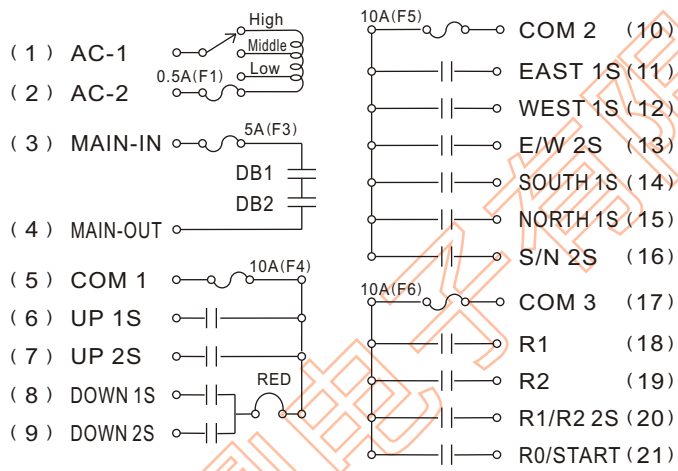

MODEL: SAGA1-L10 RX
REMOTE CONTROL

S/N.:
CH.:

CE0678

FCC ID: NCT048L10